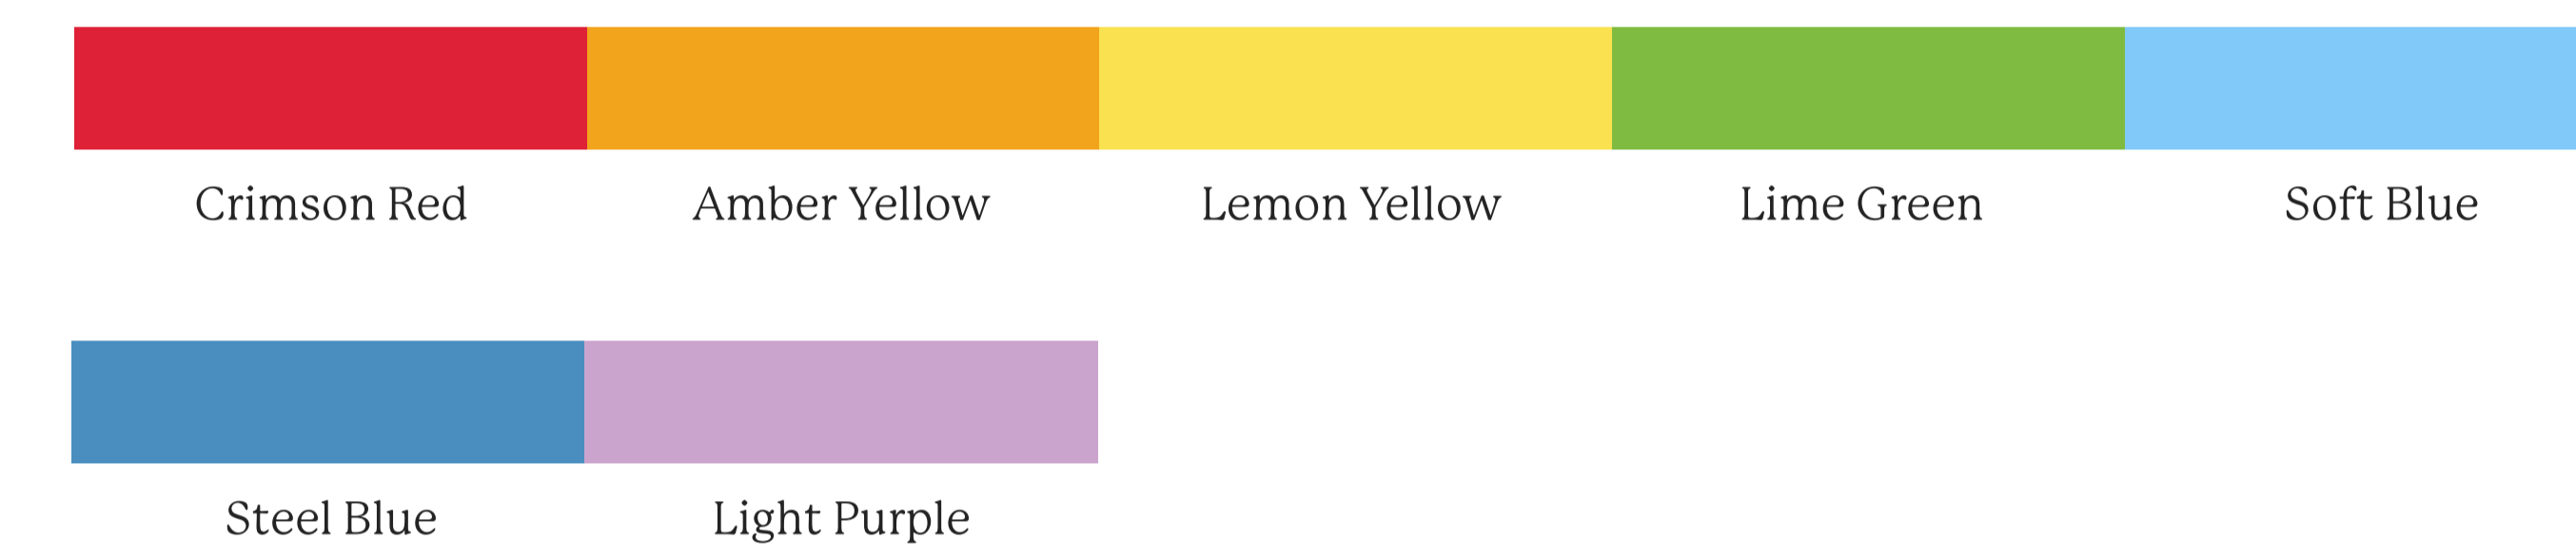

BRAND COLOURS

Colour Palette

Primary Colours

Secondary Colours

TYPOGRAPHY

Primary
P22 Mackinac

Aa

P22 Mackinac

abcdefghijklmnopqrstuvwxyz
ABCDEFGHIJKLMNOPQRSTUVWXYZ
1234567890
!@#$%^&*?><

Family

Regular

abcdefghijklmnopqrstuvwxyz

Medium

abcdefghijklmnopqrstuvwxyz

Bold

abcdefghijklmnopqrstuvwxyz

Extra Bold

abcdefghijklmnopqrstuvwxyz

TYPOGRAPHY

Primary
Helvetica Neue

Aa

Helvetica Neue

abcdefghijklmnopqrstuvwxyz
ABCDEFGHIJKLMNOPQRSTUVWXYZ
1234567890
!@#$%^&*?><

Family

Light

abcdefghijklmnopqrstuvwxyz

Regular

abcdefghijklmnopqrstuvwxyz

Medium

abcdefghijklmnopqrstuvwxyz

Bold

abcdefghijklmnopqrstuvwxyz

Heavy

abcdefghijklmnopqrstuvwxyz